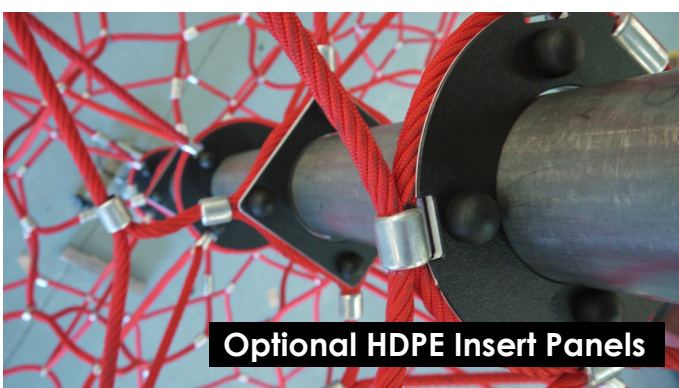

ACTIVE 2000

TAY-ACT2000-v2.4
EN1176-1:2017 | EN1176-11:2014

3+

3D Spatial Rope Network

Aluminium Cap

18mm IWRC/FC Braided Nylon Glued Rope

**Stainless Steel Mast
139.7mm Diameter**

**Tayplay's Secure Pressed
Aluminium Connector**

Optional HDPE Insert Panels

**1.5t 20mm Rigging Screw
Aluminium
Optional Cross Steelwork**