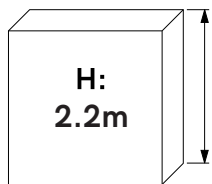

ACTIVE 2000

TAY-ACT2000-v2.4
EN1176-1:2017 | EN1176-11:2014

3+

3D Spatial Rope Network

Aluminium Cap

18mm IWRC/FC Braided Nylon Glued Rope

**Stainless Steel Mast
139.7mm Diameter**

**Tayplay's Secure Pressed
Aluminium Connector**