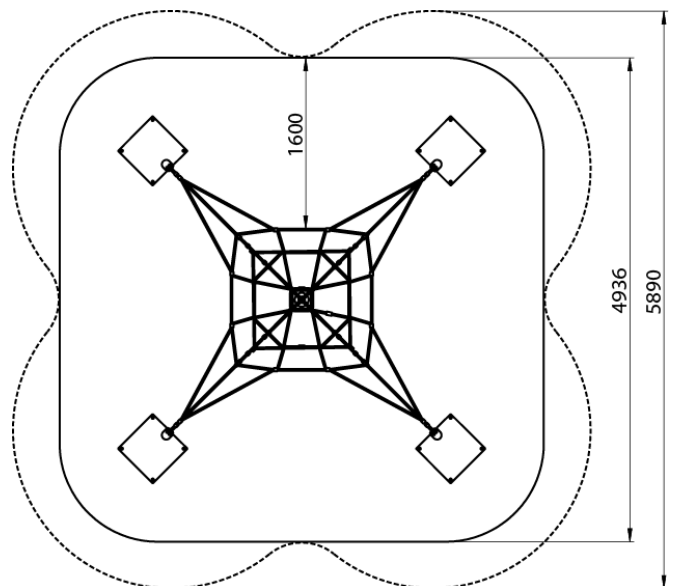

ACTIVE 2000

TAY-ACT2000-v2.4
EN1176-1:2017 | EN1176-11:2014

3+

3D Spatial Rope Network

Aluminium Cap

18mm IWRC/FC Braided Nylon Glued Rope

**Stainless Steel Mast
139.7mm Diameter**

**Tayplay's Secure Pressed
Aluminium Connector**

Optional HDPE Insert Panels

**1.5t 20mm Rigging Screw
Aluminium
Optional Cross Steelwork**