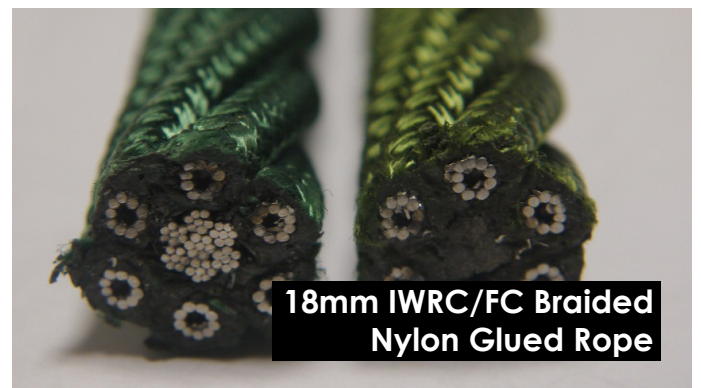

ACTIVE 2000

TAY-ACT2000-v2.4
EN1176-1:2017 | EN1176-11:2014

3+

3D Spatial Rope Network

Aluminium Cap

18mm IWRC/FC Braided Nylon Glued Rope

**Stainless Steel Mast
139.7mm Diameter**

**Tayplay's Secure Pressed
Aluminium Connector**

Optional HDPE Insert Panels

**1.5t 20mm Rigging Screw
Aluminium
Optional Cross Steelwork**