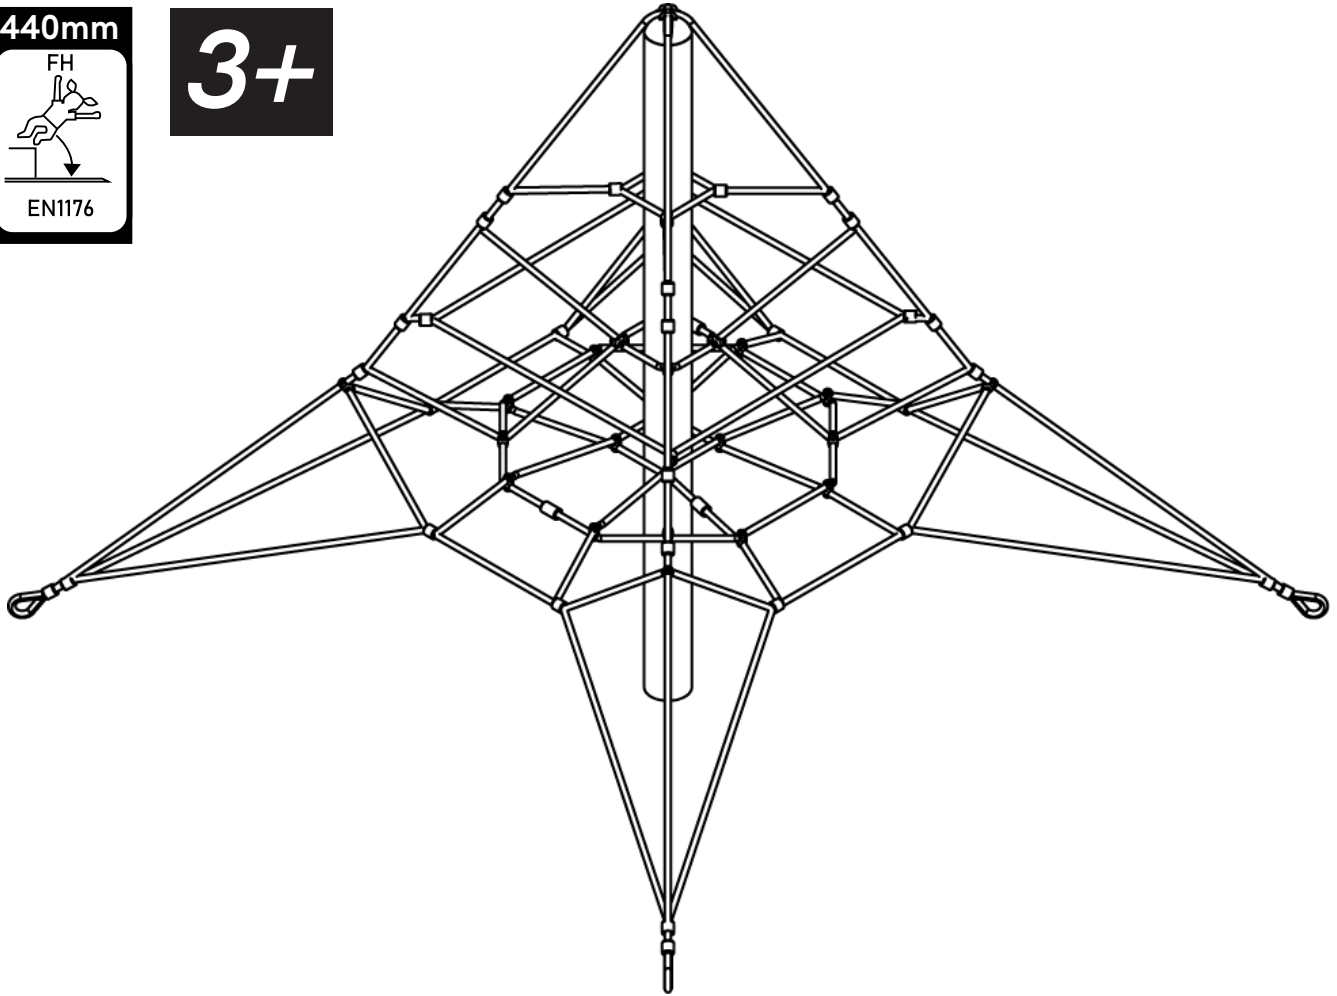

ACTIVE 2000

TAY-ACT2000-v2.4
EN1176-1:2017 | EN1176-11:2014

3+

3D Spatial Rope Network

Aluminium Cap

18mm IWRC/FC Braided Nylon Glued Rope

**Stainless Steel Mast
139.7mm Diameter**

**Tayplay's Secure Pressed
Aluminium Connector**

Optional HDPE Insert Panels

**1.5t 20mm Rigging Screw
Aluminium
Optional Cross Steelwork**