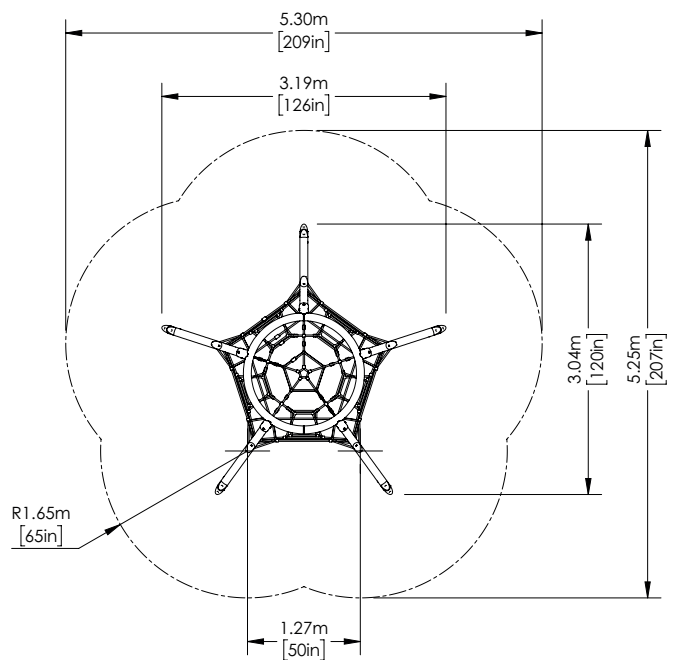

Doune **TRAIL**

78701003

EN1176-1:2017 | EN1176-11:2014

5+

Black Powdercoat Steelwork

16mm & 18mm Braided Rope

Recycled Rubber & Plastic

Aluminium Trapeze

10mm Flexform

Pressed Aluminium Ferrules

Pressed Aluminium Connectors

Combine into a play TRAIL

Climb, Balance, Traverse, Run, & Jump

Recycled Rubber Steppers