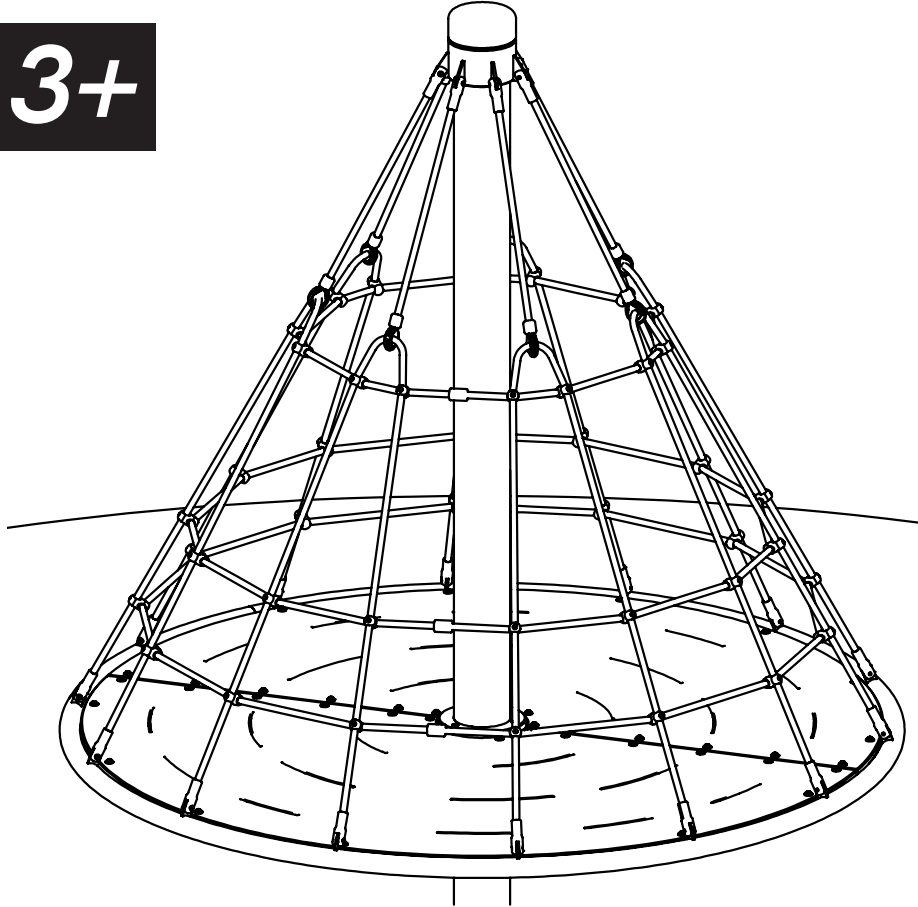

CONE CLIMBER 2400SAFE

TAY- CC05-CC2400SAFE-00
EN1176-1:2017 | EN1176-11:2014

3+

Polished Dome Cap and Thrust Bearing

16+2 Polydek Panel

Speed Restricting Friction Collar

Stainless Steel Mast

Aluminium Clevis

Tayplay's Secure Pressed Aluminium Connector

Nylon Thimble Connector

Fibre Core

Product Identification Plate