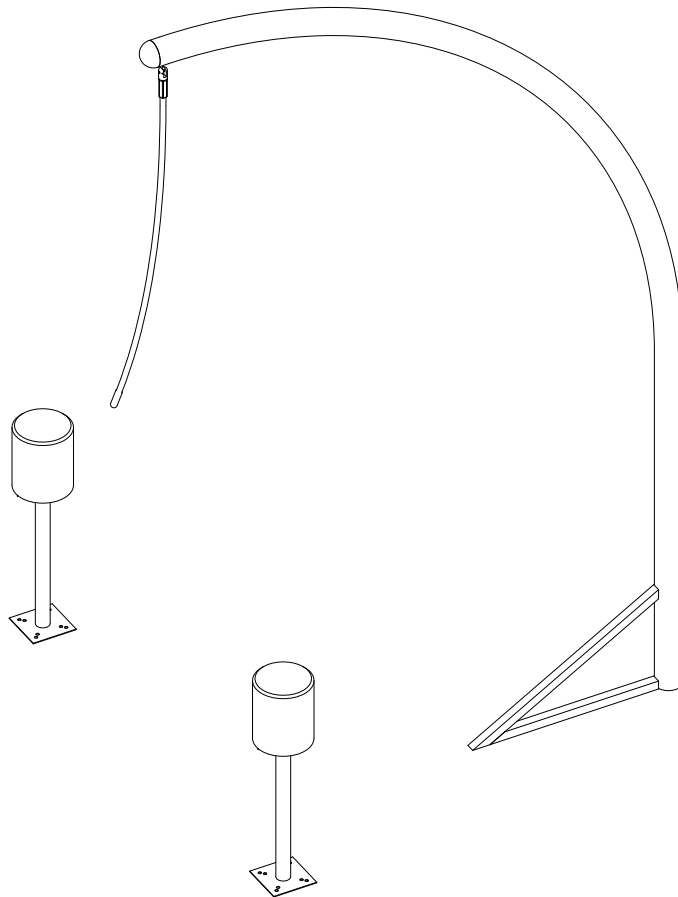

Killiecrankie **TRAIL**

78601025
EN1176-1:2017 | EN1176-11:2014

5+

Black Powdercoat Steelwork

24mm Rope

*Pressed
Aluminium
Ferrules*

Combine into a play TRAIL

Climb, Balance, Traverse, Run, & Jump

Recycled Rubber Steppers