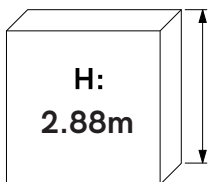

Killiecrankie **TRAIL**

78601025
EN1176-1:2017 | EN1176-11:2014

5+

Black Powdercoat Steelwork

24mm Rope

*Pressed
Aluminium
Ferrules*

Combine into a play TRAIL

Climb, Balance, Traverse, Run, & Jump