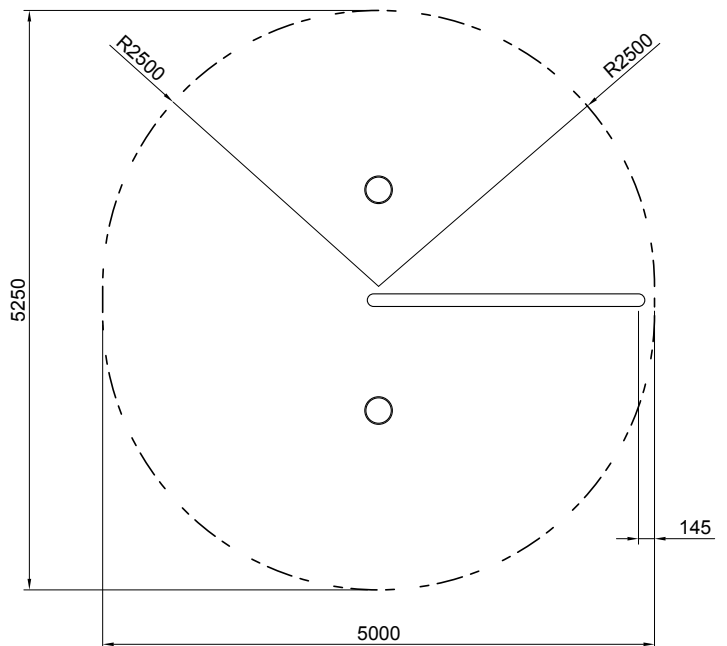

Killiecrankie **TRAIL**

78601025
EN1176-1:2017 | EN1176-11:2014

5+

Black Powdercoat Steelwork

24mm Rope

*Pressed
Aluminium
Ferrules*

Combine into a play TRAIL

Climb, Balance, Traverse, Run, & Jump