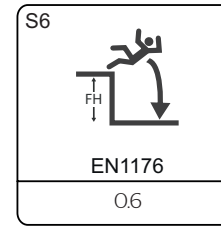

Floors TRAIL

78601033

Certified to EN1176

L x W x H (m)

3.6 x 3.6 x 2.4

11

EN1176

06

m³

0.7

+5

Description:

Discover Tayplay's Floors TRAIL, a dynamic playset with engaging play features, a rope wobbly balancing floor. Designed for endless fun and adventure, it encourages kids to explore, balance, and develop coordination in a safe and exciting environment. Perfect for active outdoor play!