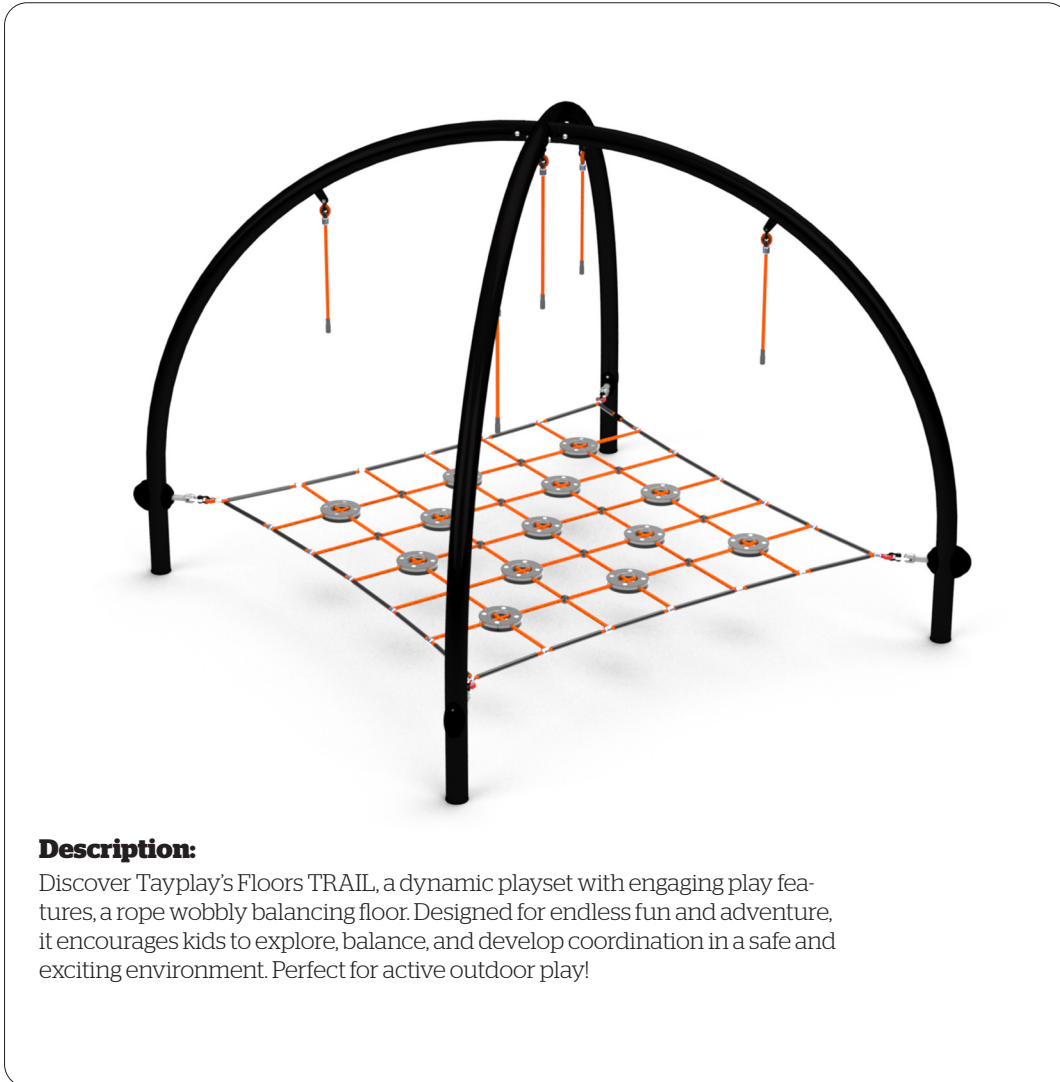

Floors TRAIL

78601033

Certified to EN1176

L x W x H (m)

3.6 x 3.6 x 2.4

11

EN1176

06

m³

0.7

+5

Description:

Discover Tayplay's Floors TRAIL, a dynamic playset with engaging play features, a rope wobbly balancing floor. Designed for endless fun and adventure, it encourages kids to explore, balance, and develop coordination in a safe and exciting environment. Perfect for active outdoor play!

Powder Coated Steelwork

Aluminium Ferrules and Plastic Coated Rope

Adjustable Rope Tensioner

Solid Nylon Eggs

HDPE Stepper with Rubber Top Coat

Rope Handles to aid balance.

© Playpower inc
sales@tayplay.com
www.tayplay.com