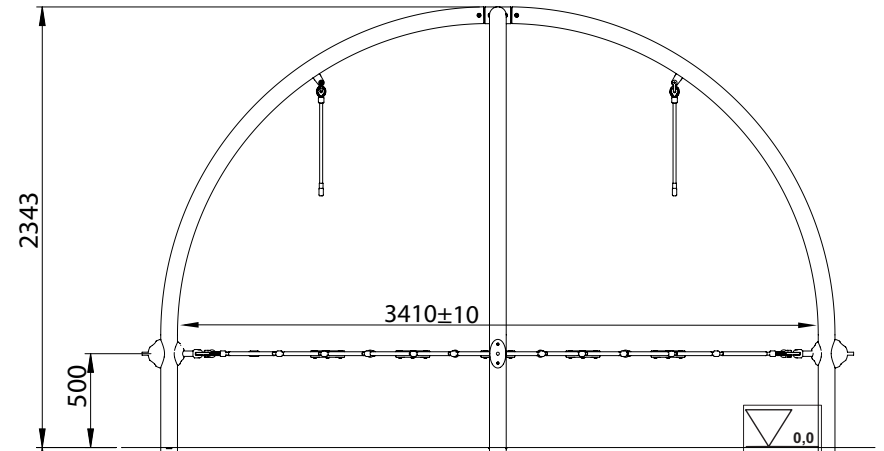

Playful Interactions & Features