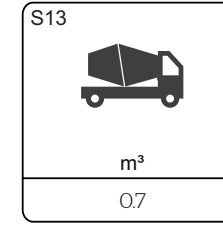

Floors TRAIL

78601033

Certified to EN1176

L x W x H (m)

3.6 x 3.6 x 2.4

11

EN1176

06