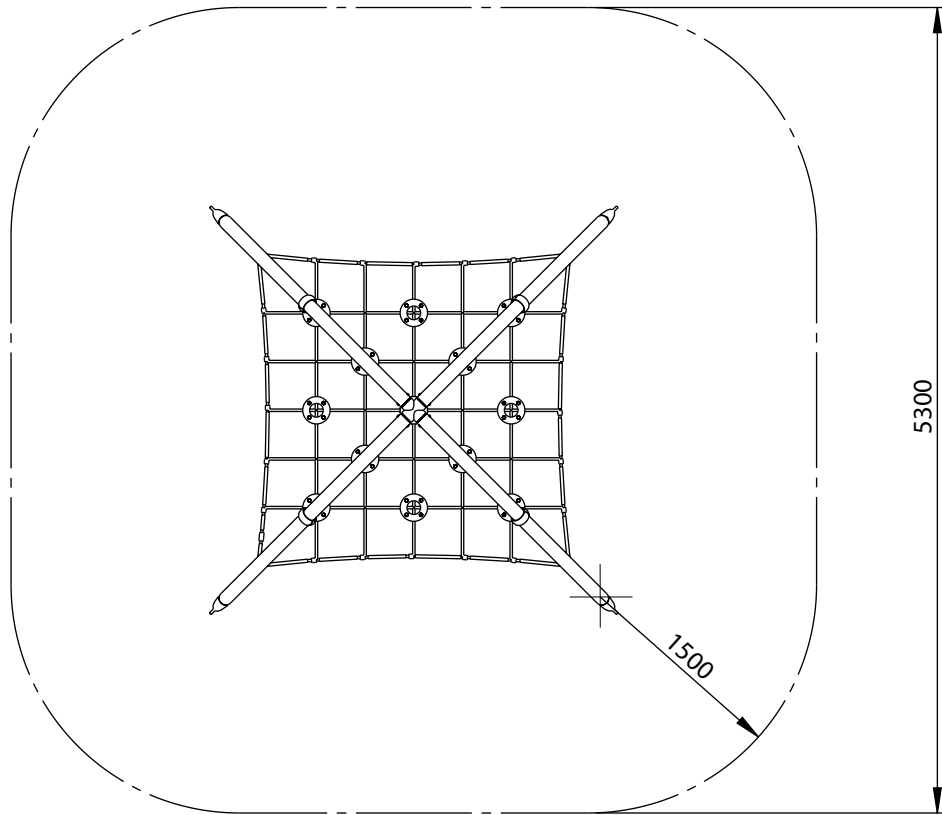

Playful Interactions & Features