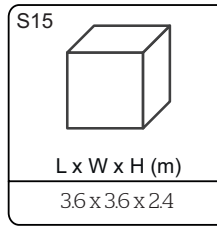

Floors TRAIL

78601033

Certified to EN1176

L x W x H (m)

3.6 x 3.6 x 2.4

11

EN1176

06