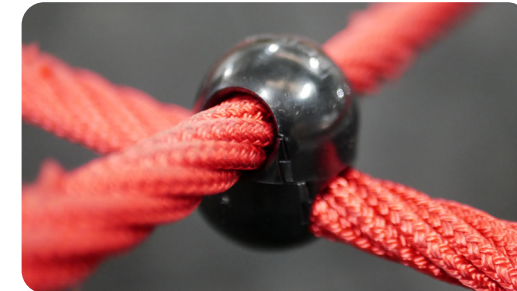

m³

0.7

+5

Description:

Discover Tayplay's Floors TRAIL, a dynamic playset with engaging play features, a rope wobbly balancing floor. Designed for endless fun and adventure, it encourages kids to explore, balance, and develop coordination in a safe and exciting environment. Perfect for active outdoor play!

Powder Coated Steelwork

Aluminium Ferrules and Plastic Coated Rope

Adjustable Rope Tensioner

Solid Nylon Eggs

HDPE Stepper with Rubber Top Coat

Rope Handles to aid balance.

© Playpower inc
sales@tayplay.com
www.tayplay.com