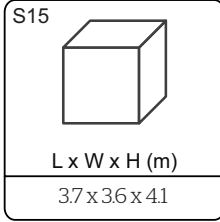

Neidpath TRAIL

78601037

Certified to EN1176

L x W x H (m)

3.7 x 3.6 x 4.1

13

EN1176

1.71m