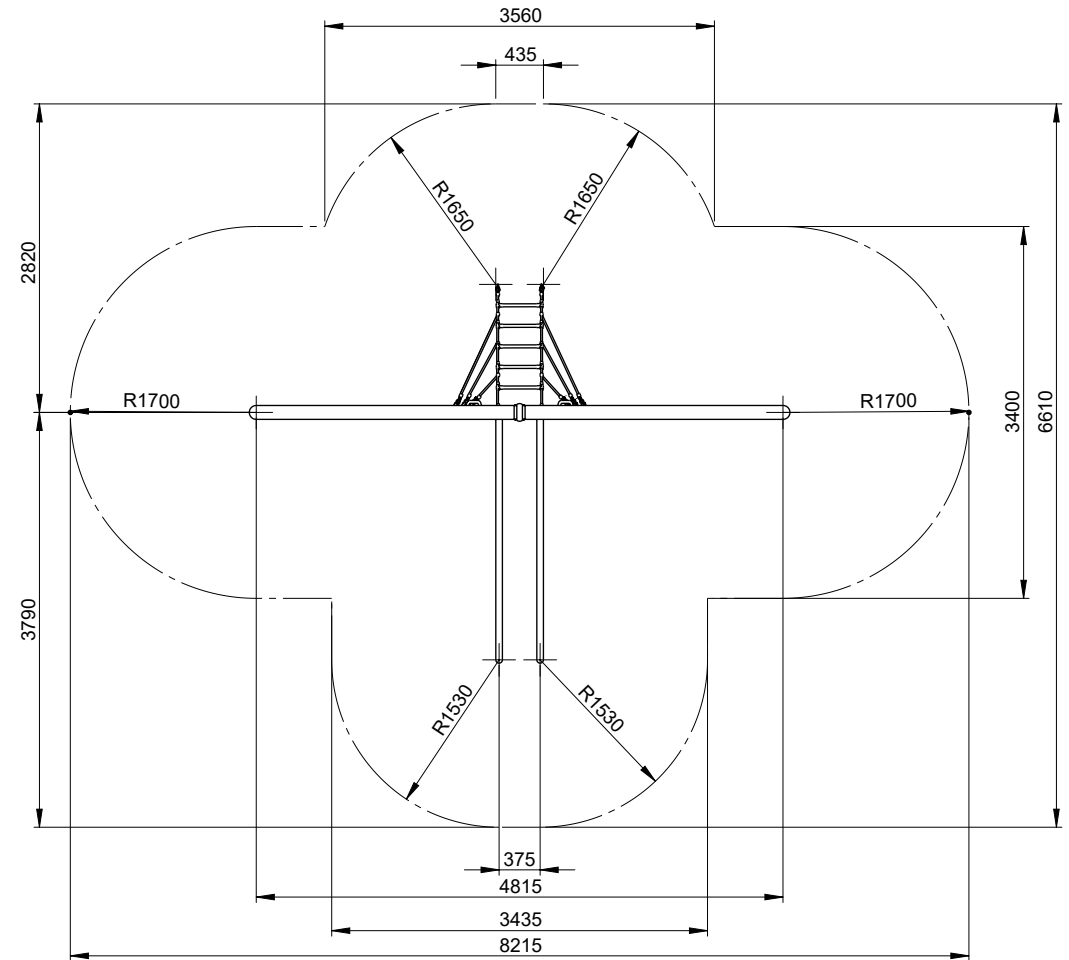

Playful Interactions & Features