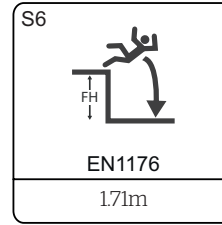

Neidpath TRAIL

78601037

Certified to EN1176

L x W x H (m)

3.7 x 3.6 x 4.1

13

EN1176

1.71m