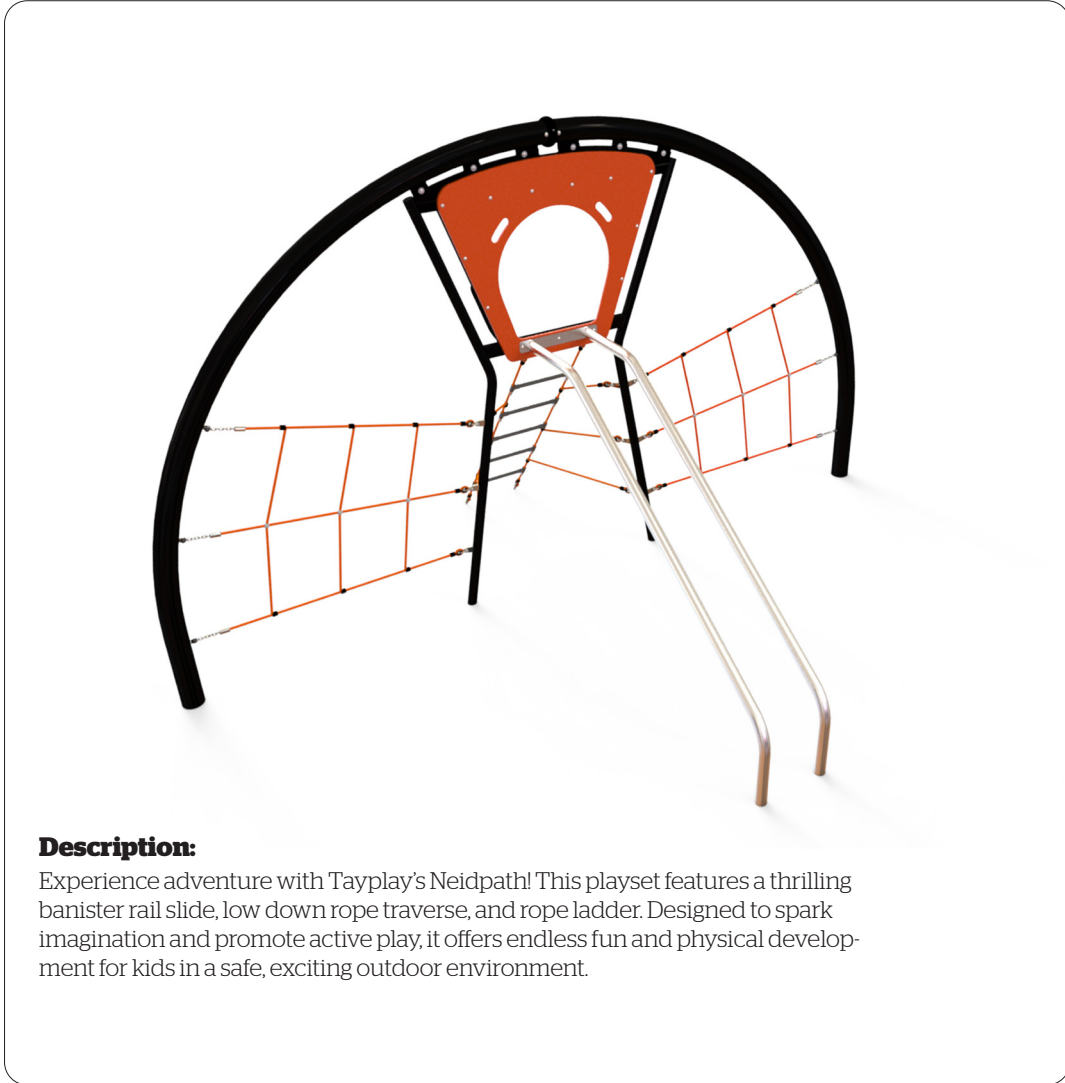

Neidpath TRAIL

78601037

Certified to EN1176

L x W x H (m)

3.7 x 3.6 x 4.1

13

EN1176

1.71m

m³

0.7

5+

Description:

Experience adventure with Tayplay's Neidpath! This playset features a thrilling banister rail slide, low down rope traverse, and rope ladder. Designed to spark imagination and promote active play, it offers endless fun and physical development for kids in a safe, exciting outdoor environment.

Powder Coated Steelwork

Pressed Aluminium Ferrules

Climb, Slide, and Balance

Combine as a TRAIL

16mm Steel Reinforced Rope

HDPE Panels

© Playpower inc
sales@tayplay.com
www.tayplay.com

Neidpath TRAIL