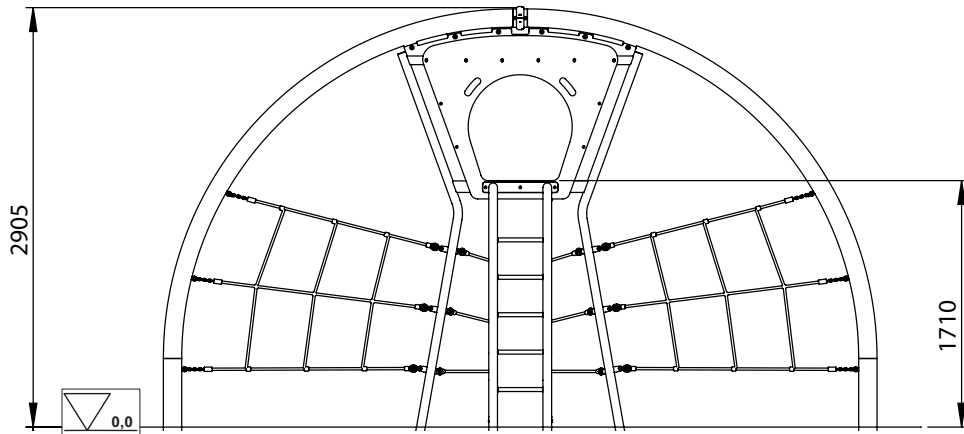

Playful Interactions & Features