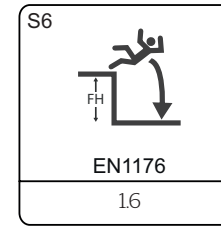

Description:

Introducing Tayplay's Active 6000, the ultimate playground adventure! Featuring a thrilling rope bridge, sturdy timber tower, and sleek steel slide, this playset ensures endless fun and active play for kids. Durable and safe, it's perfect for sparking imaginations and outdoor excitement.