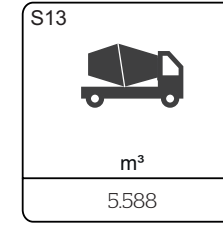

Description:

Introducing Tayplay's Active 6000, the ultimate playground adventure! Featuring a thrilling rope bridge, sturdy timber tower, and sleek steel slide, this playset ensures endless fun and active play for kids. Durable and safe, it's perfect for sparking imaginations and outdoor excitement.