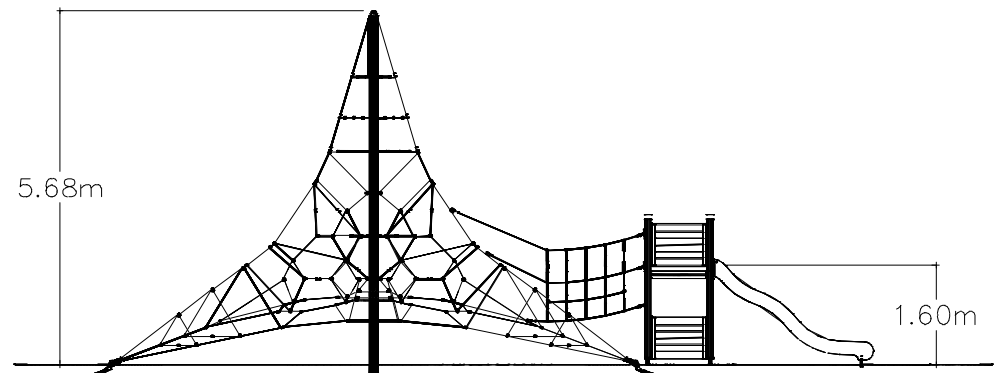

Playful Interactions & Features