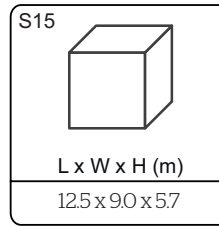

Description:

Introducing Tayplay's Active 6000, the ultimate playground adventure! Featuring a thrilling rope bridge, sturdy timber tower, and sleek steel slide, this playset ensures endless fun and active play for kids. Durable and safe, it's perfect for sparking imaginations and outdoor excitement.