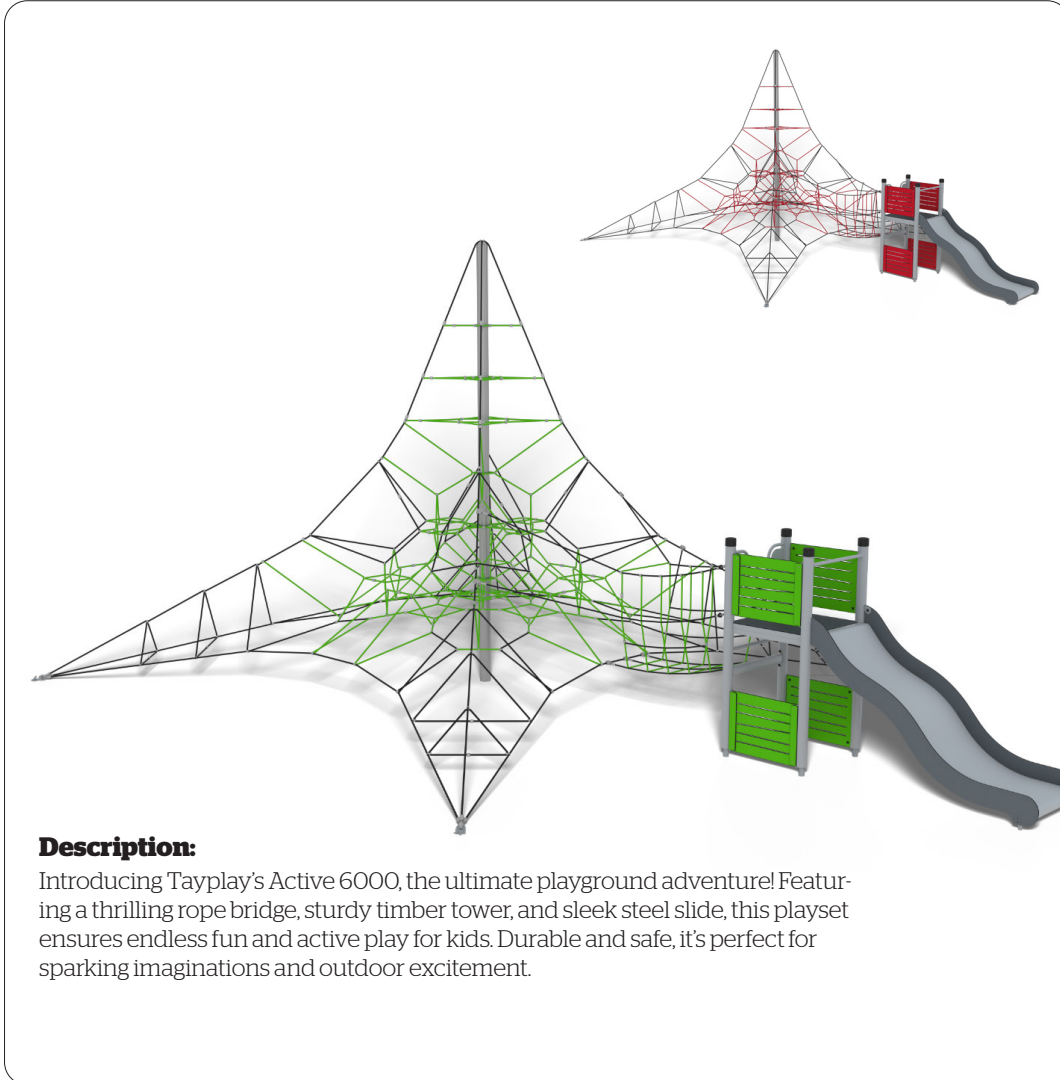

Active 6000 Slide (S)

SW104550

Description:

Introducing Tayplay's Active 6000, the ultimate playground adventure! Featuring a thrilling rope bridge, sturdy timber tower, and sleek steel slide, this playset ensures endless fun and active play for kids. Durable and safe, it's perfect for sparking imaginations and outdoor excitement.

Powdercoated Structural Steel Posts

HPL 1.0m Wide Slide

16/18mm Steel Reinforced Braided Nylon Rope

Heavy Duty Pressed Aluminium Connectors

Stainless Steel Mast

HPL Panels

© Playpower inc
sales@tayplay.com
www.tayplay.com

Active 6000 Slide

SW104550 - Active 6000 Slide Steel - Data sheet

Rev: 0

Playful Interactions & Features