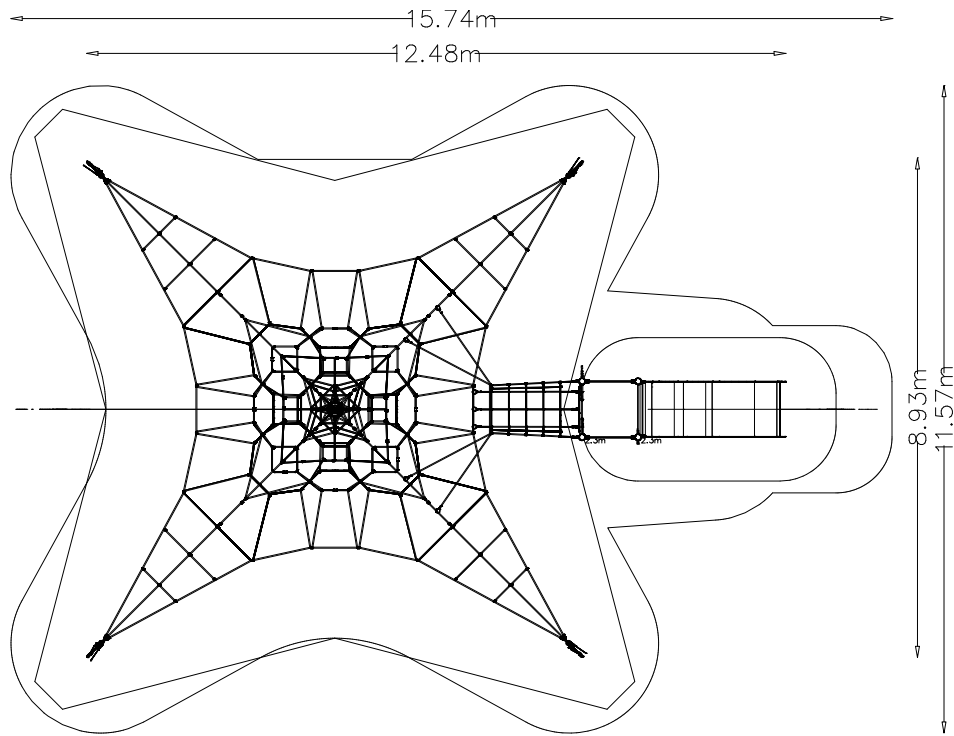

Powdercoated Structural Steel Posts

HPL 1.0m Wide Slide

16/18mm Steel Reinforced Braided Nylon Rope

Heavy Duty Pressed Aluminium Connectors

Stainless Steel Mast

HPL Panels

© Playpower inc
sales@tayplay.com
www.tayplay.com

Active 6000 Slide

SW104550 - Active 6000 Slide Steel - Data sheet

Rev: 0

Playful Interactions & Features