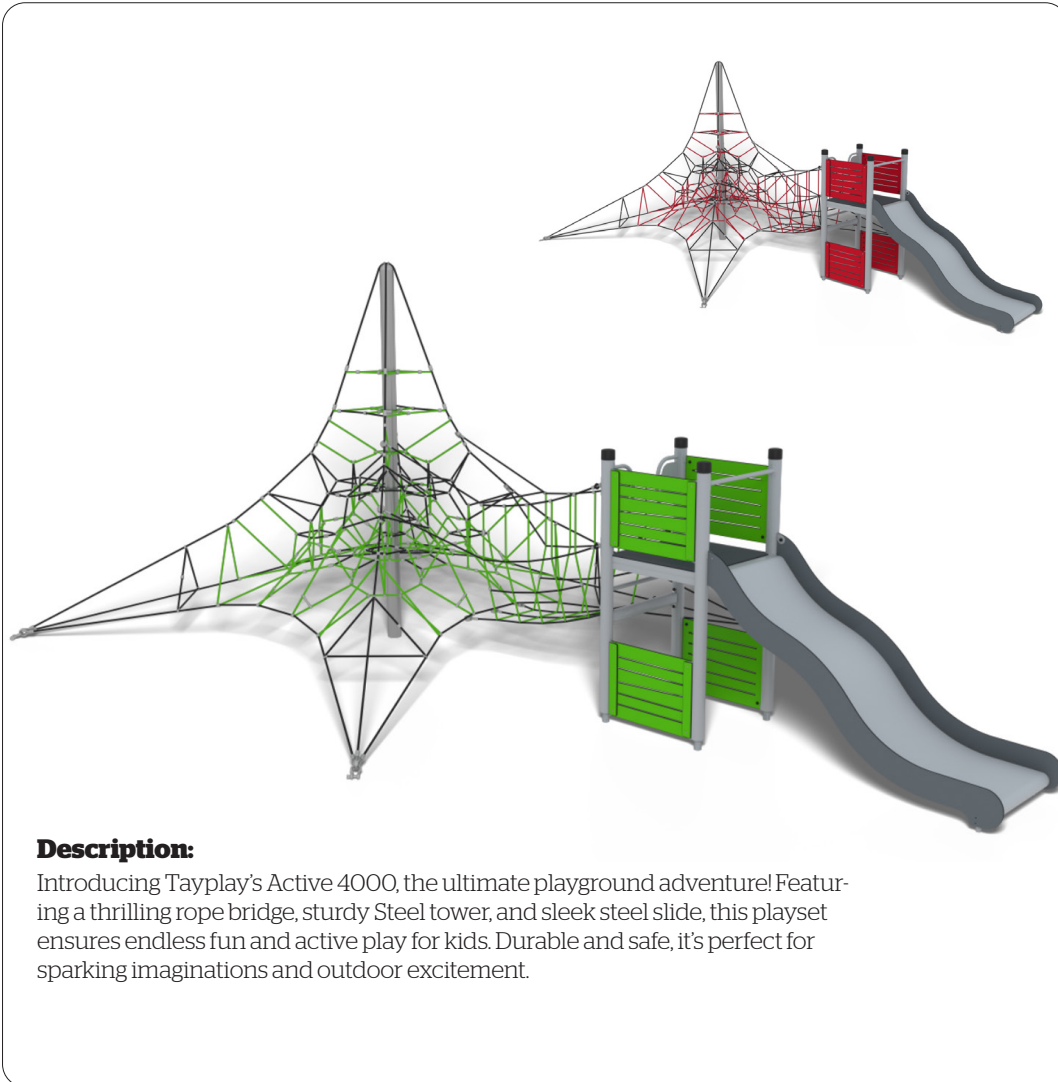

# Active 4000 Slide (S)

SW104949

### Description:

Introducing Tayplay's Active 4000, the ultimate playground adventure! Featuring a thrilling rope bridge, sturdy Steel tower, and sleek steel slide, this playset ensures endless fun and active play for kids. Durable and safe, it's perfect for sparking imaginations and outdoor excitement.

Powdercoated Structural Steel Posts

HPL 1.0m Wide Slide

16/18mm Steel Reinforced Braided Nylon Rope

Heavy Duty Pressed Aluminium Connectors

Stainless Steel Mast

HPL Panels

© Playpower inc  
sales@tayplay.com  
www.tayplay.com