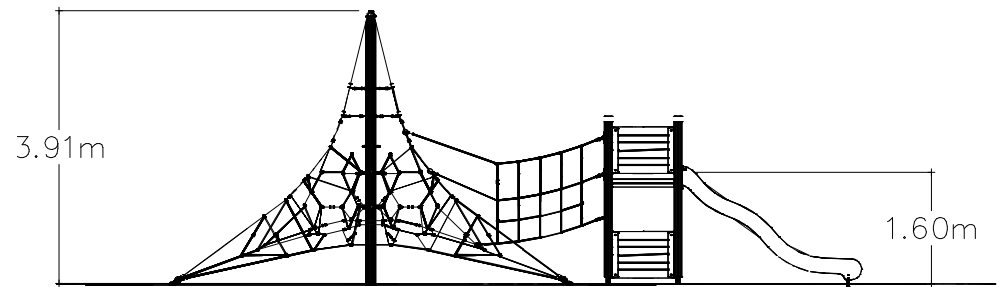

Playful Interactions & Features