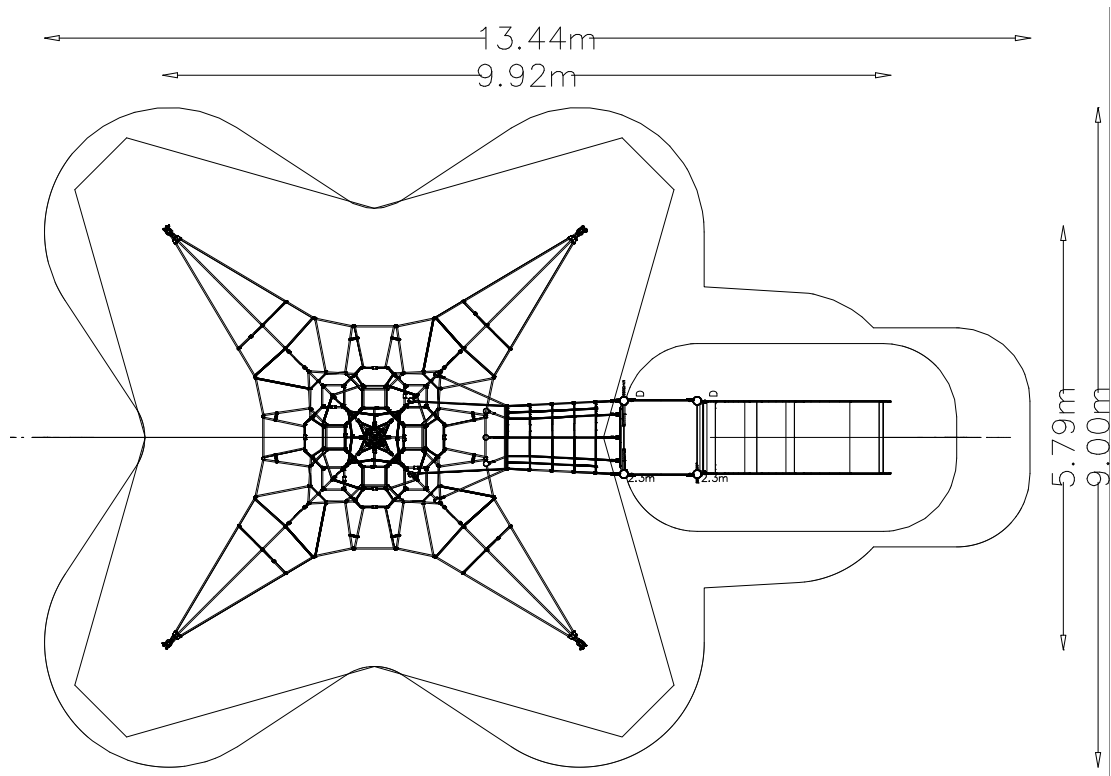

Powdercoated Structural Steel Posts

HPL 1.0m Wide Slide

16/18mm Steel Reinforced Braided Nylon Rope

Heavy Duty Pressed Aluminium Connectors

Stainless Steel Mast

HPL Panels

© Playpower inc  
sales@tayplay.com  
www.tayplay.com

### Active 4000 Slide

SW104949 - Active 4000 Slide Steel- Data Sheet

Rev: 0

**Playful Interactions & Features**