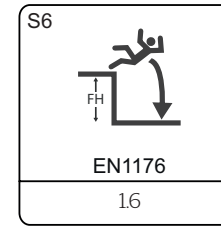

Description:

Introducing Tayplay's Active 4000, the ultimate playground adventure! Featuring a thrilling rope bridge, sturdy Steel tower, and sleek steel slide, this playset ensures endless fun and active play for kids. Durable and safe, it's perfect for sparking imaginations and outdoor excitement.