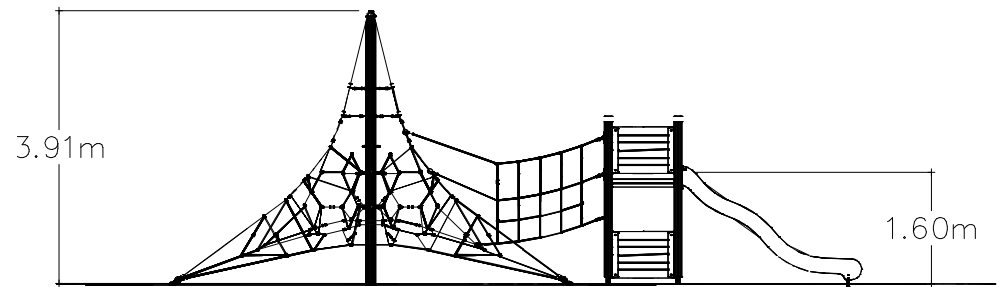

Scandinavian Pine Tower System

HPL 1.0m Wide Slide

16/18mm Steel Reinforced Braided Nylon Rope

Heavy Duty Pressed Aluminium Connectors

Stainless Steel Mast

HPL Panels

Playful Interactions & Features