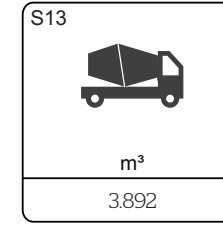

Tayplay

Active 4000 Slide (W)

SW106781

Description:

Introducing Tayplay's Active 4000, the ultimate playground adventure! Featuring a thrilling rope bridge, sturdy timber tower, and sleek steel slide, this playset ensures endless fun and active play for kids. Durable and safe, it's perfect for sparking imaginations and outdoor excitement.