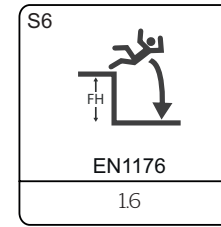

Tayplay

Active 4000 Slide (W)

SW106781

Description:

Introducing Tayplay's Active 4000, the ultimate playground adventure! Featuring a thrilling rope bridge, sturdy timber tower, and sleek steel slide, this playset ensures endless fun and active play for kids. Durable and safe, it's perfect for sparking imaginations and outdoor excitement.