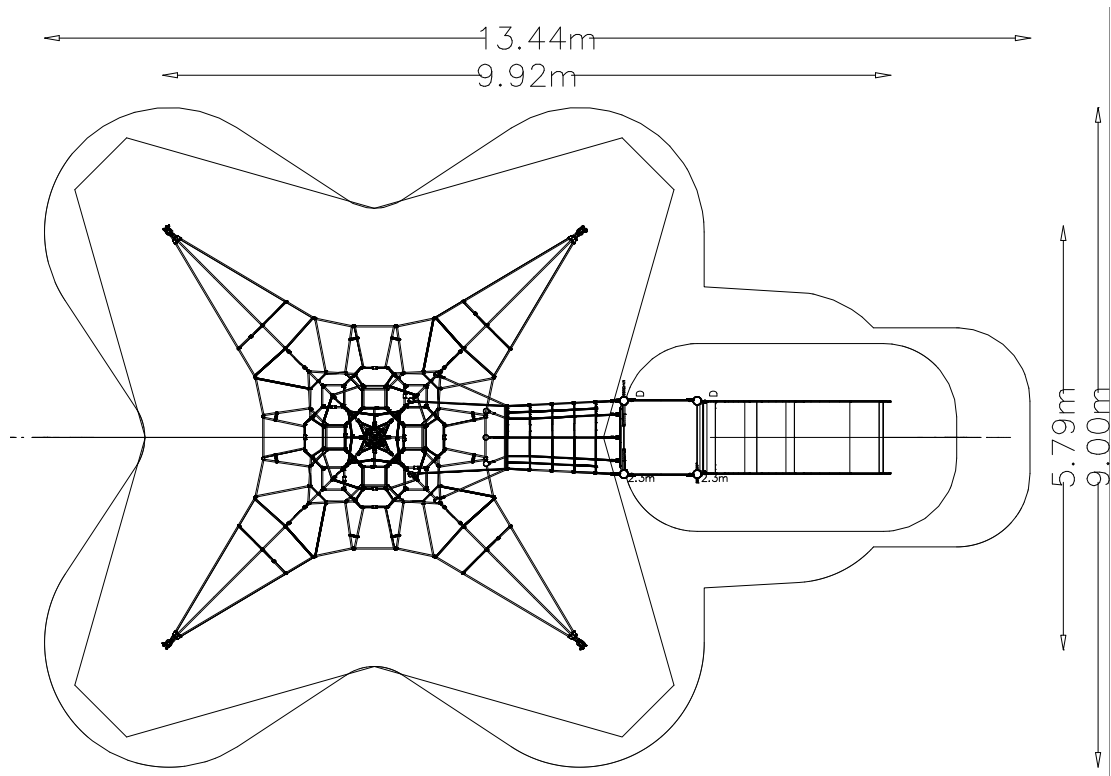

Scandinavian Pine Tower System

HPL 1.0m Wide Slide

16/18mm Steel Reinforced Braided Nylon Rope

Heavy Duty Pressed Aluminium Connectors

Stainless Steel Mast

HPL Panels

Playful Interactions & Features