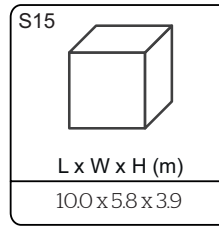

Tayplay

Active 4000 Slide (W)

SW106781

Description:

Introducing Tayplay's Active 4000, the ultimate playground adventure! Featuring a thrilling rope bridge, sturdy timber tower, and sleek steel slide, this playset ensures endless fun and active play for kids. Durable and safe, it's perfect for sparking imaginations and outdoor excitement.