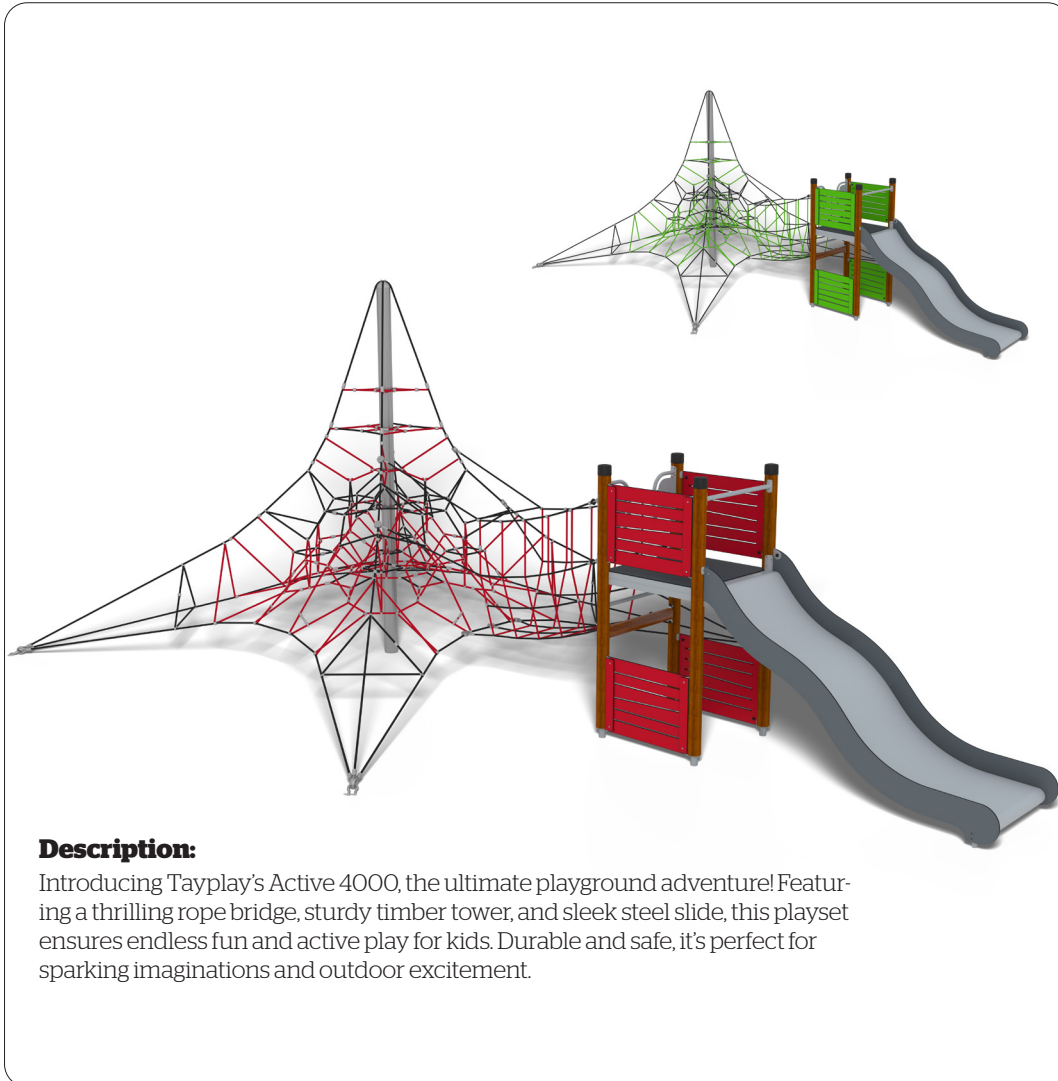

Tayplay

Active 4000 Slide (W)

SW106781

Description:

Introducing Tayplay's Active 4000, the ultimate playground adventure! Featuring a thrilling rope bridge, sturdy timber tower, and sleek steel slide, this playset ensures endless fun and active play for kids. Durable and safe, it's perfect for sparking imaginations and outdoor excitement.

Scandinavian Pine Tower System

HPL 1.0m Wide Slide

16/18mm Steel Reinforced Braided Nylon Rope

Heavy Duty Pressed Aluminium Connectors

Stainless Steel Mast

HPL Panels

Playful Interactions & Features