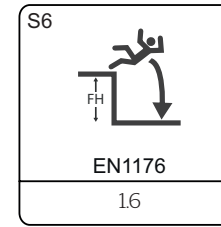

## Active 6000 Slide (W)

SW106791

Scandinavian Pine Tower System

HPL 1.0m Wide Slide

16/18mm Steel Reinforced Braided Nylon Rope

Heavy Duty Pressed Aluminium Connectors

Stainless Steel Mast

HPL Panels