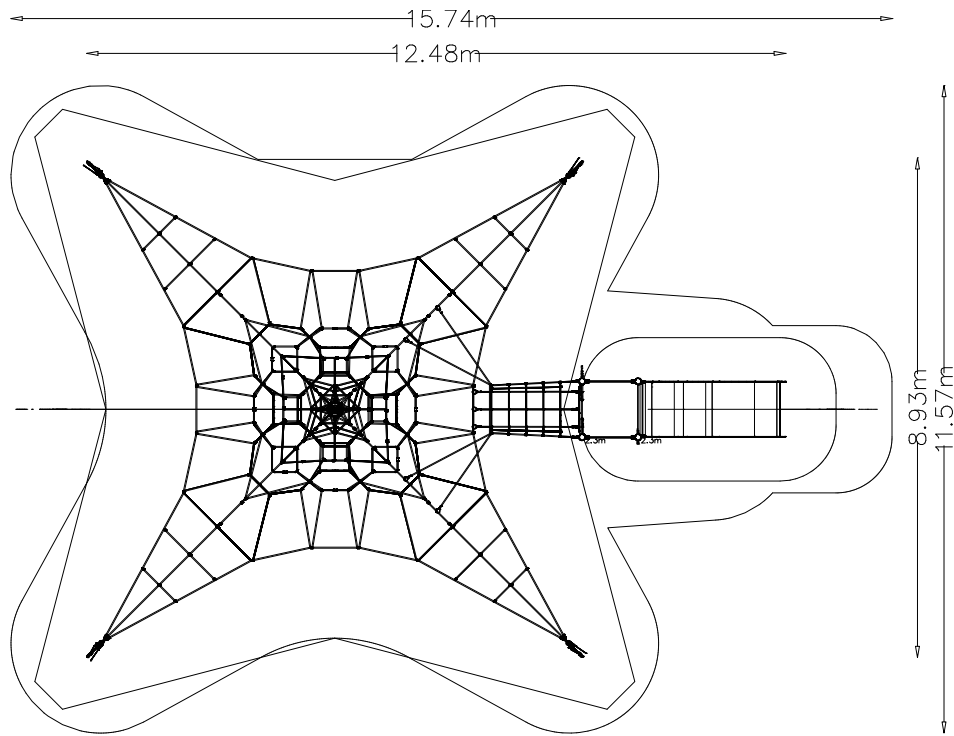

Scandinavian Pine Tower System

HPL 1.0m Wide Slide

16/18mm Steel Reinforced Braided Nylon Rope

Heavy Duty Pressed Aluminium Connectors

Stainless Steel Mast

HPL Panels