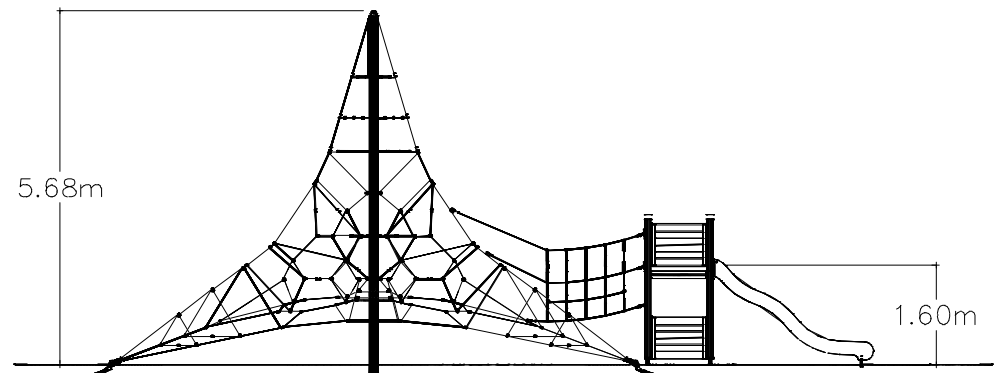

Scandinavian Pine Tower System

HPL 1.0m Wide Slide

16/18mm Steel Reinforced Braided Nylon Rope

Heavy Duty Pressed Aluminium Connectors

Stainless Steel Mast

HPL Panels