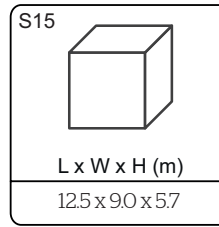

Tayplay

Active 6000 Slide (W)

SW106791

Description:

Introducing Tayplay's Active 6000, the ultimate playground adventure! Featuring a thrilling rope bridge, sturdy timber tower, and sleek steel slide, this playset ensures endless fun and active play for kids. Durable and safe, it's perfect for sparking imaginations and outdoor excitement.