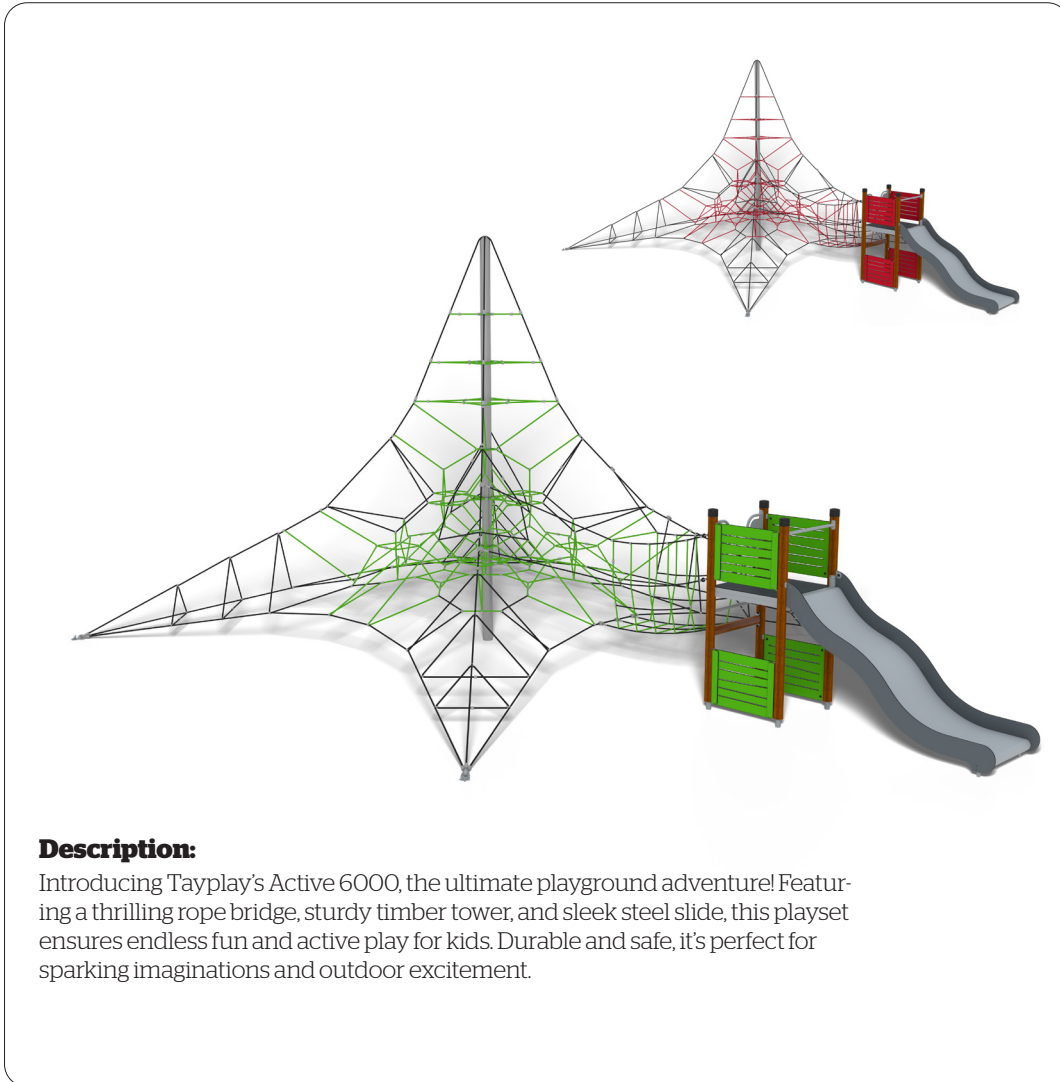

## Active 6000 Slide (W)

SW106791

### Description:

Introducing Tayplay's Active 6000, the ultimate playground adventure! Featuring a thrilling rope bridge, sturdy timber tower, and sleek steel slide, this playset ensures endless fun and active play for kids. Durable and safe, it's perfect for sparking imaginations and outdoor excitement.

Scandinavian Pine Tower System

HPL 1.0m Wide Slide

16/18mm Steel Reinforced Braided Nylon Rope

Heavy Duty Pressed Aluminium Connectors

Stainless Steel Mast

HPL Panels

### Playful Interactions & Features